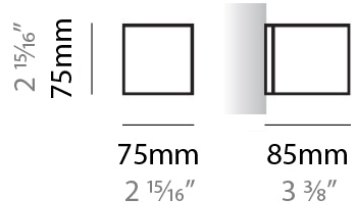

PROJECT	_____
TYPE	_____
NOTES	_____
QUANTITY	_____
DATE	_____

TOY SURFACE

D83147-WHI

GENERAL

Series: Toy _____
Brand: Panzeri _____
Division: Design _____
Mounting Type: Surface _____
Mounting Location: Wall _____

PHYSICAL

Shape: Square _____
Length (mm): 75 _____
Length (in): 2 ¹⁵/₁₆ _____
Height (mm): 75 _____
Height (in): 2 ¹⁵/₁₆ _____
Extension (mm): 85 _____
Extension (in): 3 ³/₈ _____
Light Distribution: Direct / Indirect _____
Weight (kg): 0.6 _____
Weight (lbs): 1 _____
Diffuser: Frost White Glass _____
Fixture Material: Metal _____

ELECTRICAL

Number of Lamps: 1 _____
Lamp Type: LED Retrofit / Halogen _____
Bulb Included: Bulb Not Included _____
Total Output Wattage (W): 3 / 35 _____
Max. Wattage Per Lamp (W): 3 / 35 _____
Lamp Base: G9 _____
Input Voltage (V): 120 _____

LED

OPTICAL

RATINGS AND CERTIFICATIONS

Certified By: CSA Certified to UL and CSA Standards _____
IP rating: IP20 _____