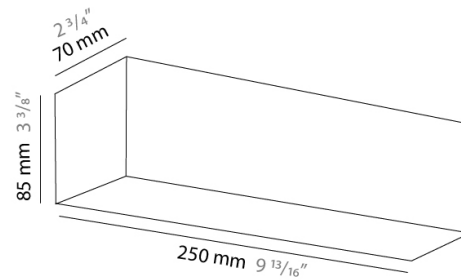

TOY SURFACE

D83281-WHI

GENERAL

Series: Toy _____

Brand: Panzeri _____

Division: Design _____

Mounting Type: Surface _____

Mounting Location: Wall _____

PHYSICAL

Shape: Rectangle _____

Length (mm): 250 _____

Length (in): $9 \frac{13}{16}$ _____

Height (mm): 70 _____

Height (in): $2 \frac{3}{4}$ _____

Extension (mm): 85 _____

Extension (in): $3 \frac{3}{8}$ _____

Light Distribution: Direct / Indirect _____

Weight (kg): 0.82 _____

Weight (lbs): 1.8 _____

Diffuser: Frost White Glass _____

Fixture Material: Metal _____

ELECTRICAL

Lamp Type: LED _____

Input Wattage (W): 13 _____

Total Output Wattage (W): 12 _____

Driver Included: Yes _____

Driver Type: Integral LED driver, 700mA (Dimming and 277V options available with remote driver sold separately) _____

LED

Color Temperature (°K): 3000 _____

Max. Delivered Lumen (lm): 938 _____

Nominal Lumen (lm): 2 x 730lm _____

CRI: >80 CRI _____

OPTICAL

RATINGS AND CERTIFICATIONS

Certified By: CSA Certified to UL and CSA Standards _____

IP rating: IP20 _____